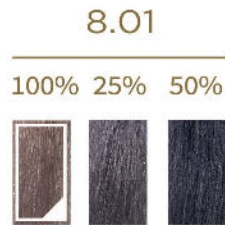

ULTRAVIOLET/21

CONTROL
ULTRAVIOLET/21